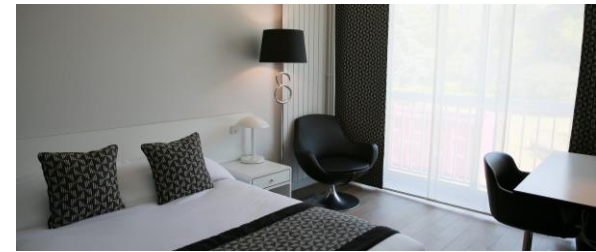

INSEAD Residence Viatte

Located on the INSEAD campus

Address:

Route du Plessis Mornay
Boulevard de Constance
77300 Fontainebleau

Tel: +33 (0)1 64 69 44 44

E-Mail: Viatte-Front-Desk@insead.edu

- Breakfast included
- Free underground parking
- Onsite Bar
- Fitness Room, Sauna and Jacuzzi
- Garden and Terrasse

Book at INSEAD Hotels

Enter in [**Special Offer / Rate Code**] the following code: **“RRBM”** to check availability and rate for this conference.